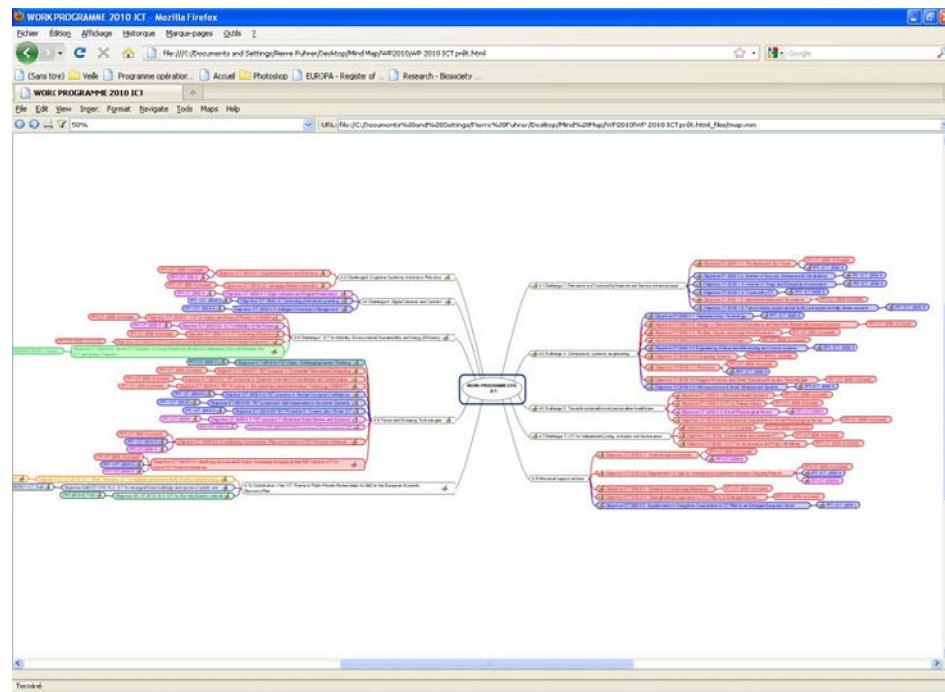

**DISCOVER FP7 CALLS FOR 2010 WITH
"IE MIND MAPS"!**

Finding the appropriate theme for your project idea through all the FP7 calls for proposals is not so easy!

Aware of the difficulty and eager to help you, Interface Europe developed a new tool ("ie Mind Maps") mapping all FP7 calls for proposals and directly accessible via our [website](#).

We hope that these "ie Mind Maps" will be very useful and wish you good luck with your projects!

Feel free to send us all your comments and suggestions to improve together this tool.

Pierre Fuhrer
INTERFACE EUROPE
Rue du Trône, 12
B-1000 Brussels
Phone: + 32 2 213 00 30
Fax: + 32 2 213 00 39
pierre.fuhrer@interfaceurope.eu
www.interfaceurope.eu
